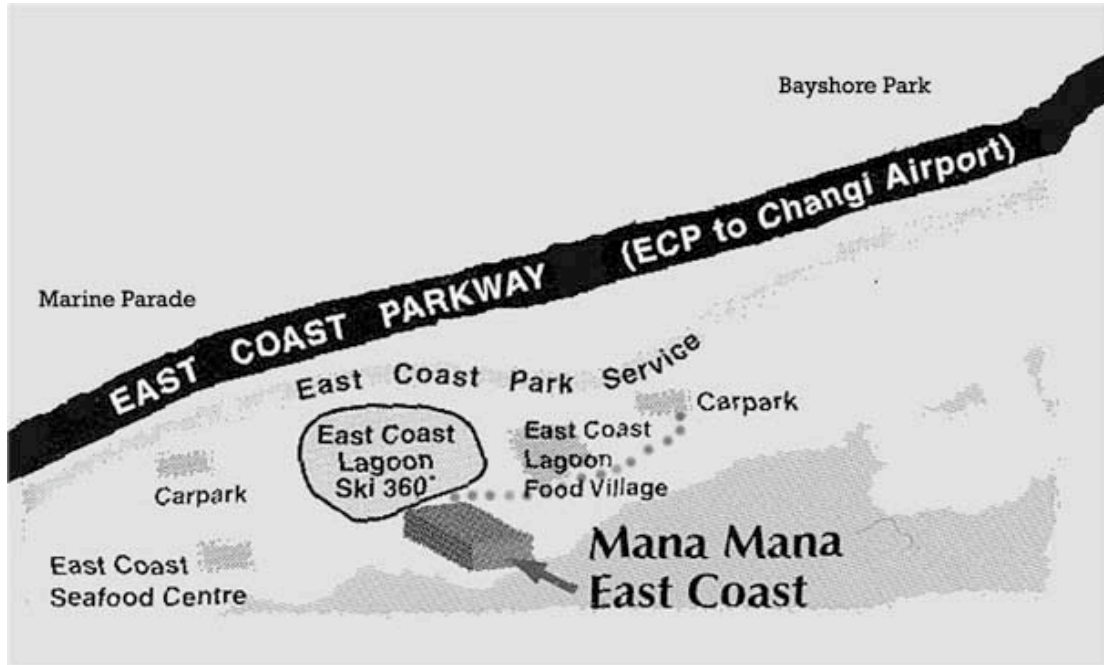

Mana Mana Pool

Mana Mana Address: 1212 East Coast Parkway, Area E, Singapore 449886

Bus Services to Mana Mana East Coast :

Bus Service no : 401 Sat / Sun & PH	Bedok Bus Interchange Looping Opp Fort Gardens Alight bus-stop Cable Ski Lagoon
--	---

Bus Service no : 36	From town Alight at bus-stop Victoria School (before going on to ECP) Take underpass to beach
---------------------	--

Bus Service Nos : 196 & 197	Bedok Bus Interchange Alight at bus-stop Eastern Lagoon Condo Take underpass Bayshore
-----------------------------	---

.....
Your Dive Schedule

Theory Schedule _____

Pool Schedule _____ 6.30pm at Mana Mana

Trip Schedule _____ Aur / Tioman / Others _____